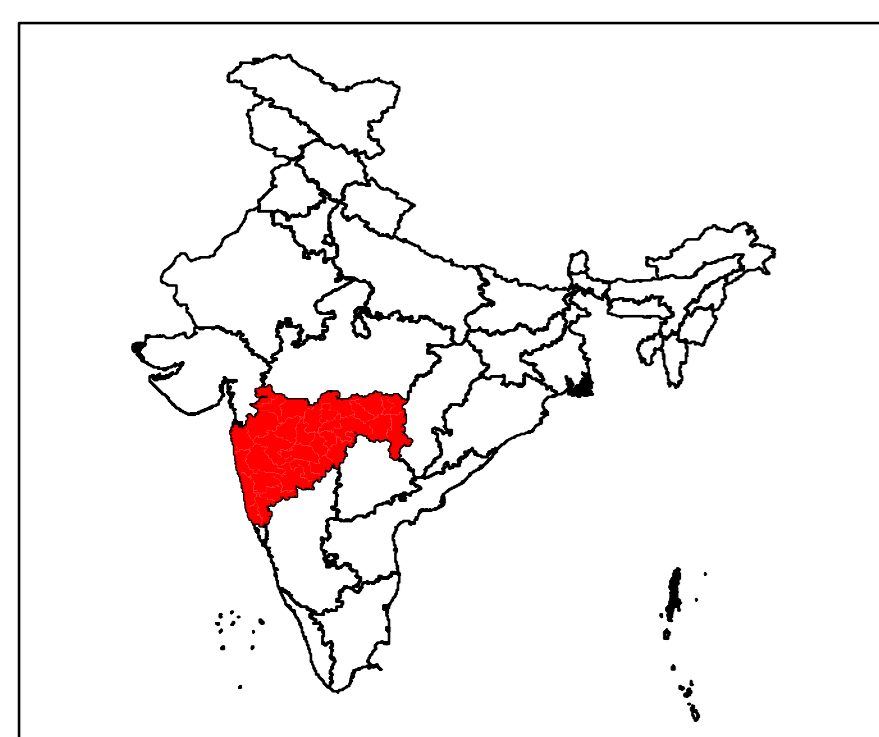

Flood Inundated areas in Part of Garhchiroli District, Maharashtra State

DISASTER EVENT ID:08-FLD-2022-MH

VAP ID: 2022/08

Date of Issue : 18.08.2022

Legend

- District Boundary
- Village Boundary
- Flood Inundation