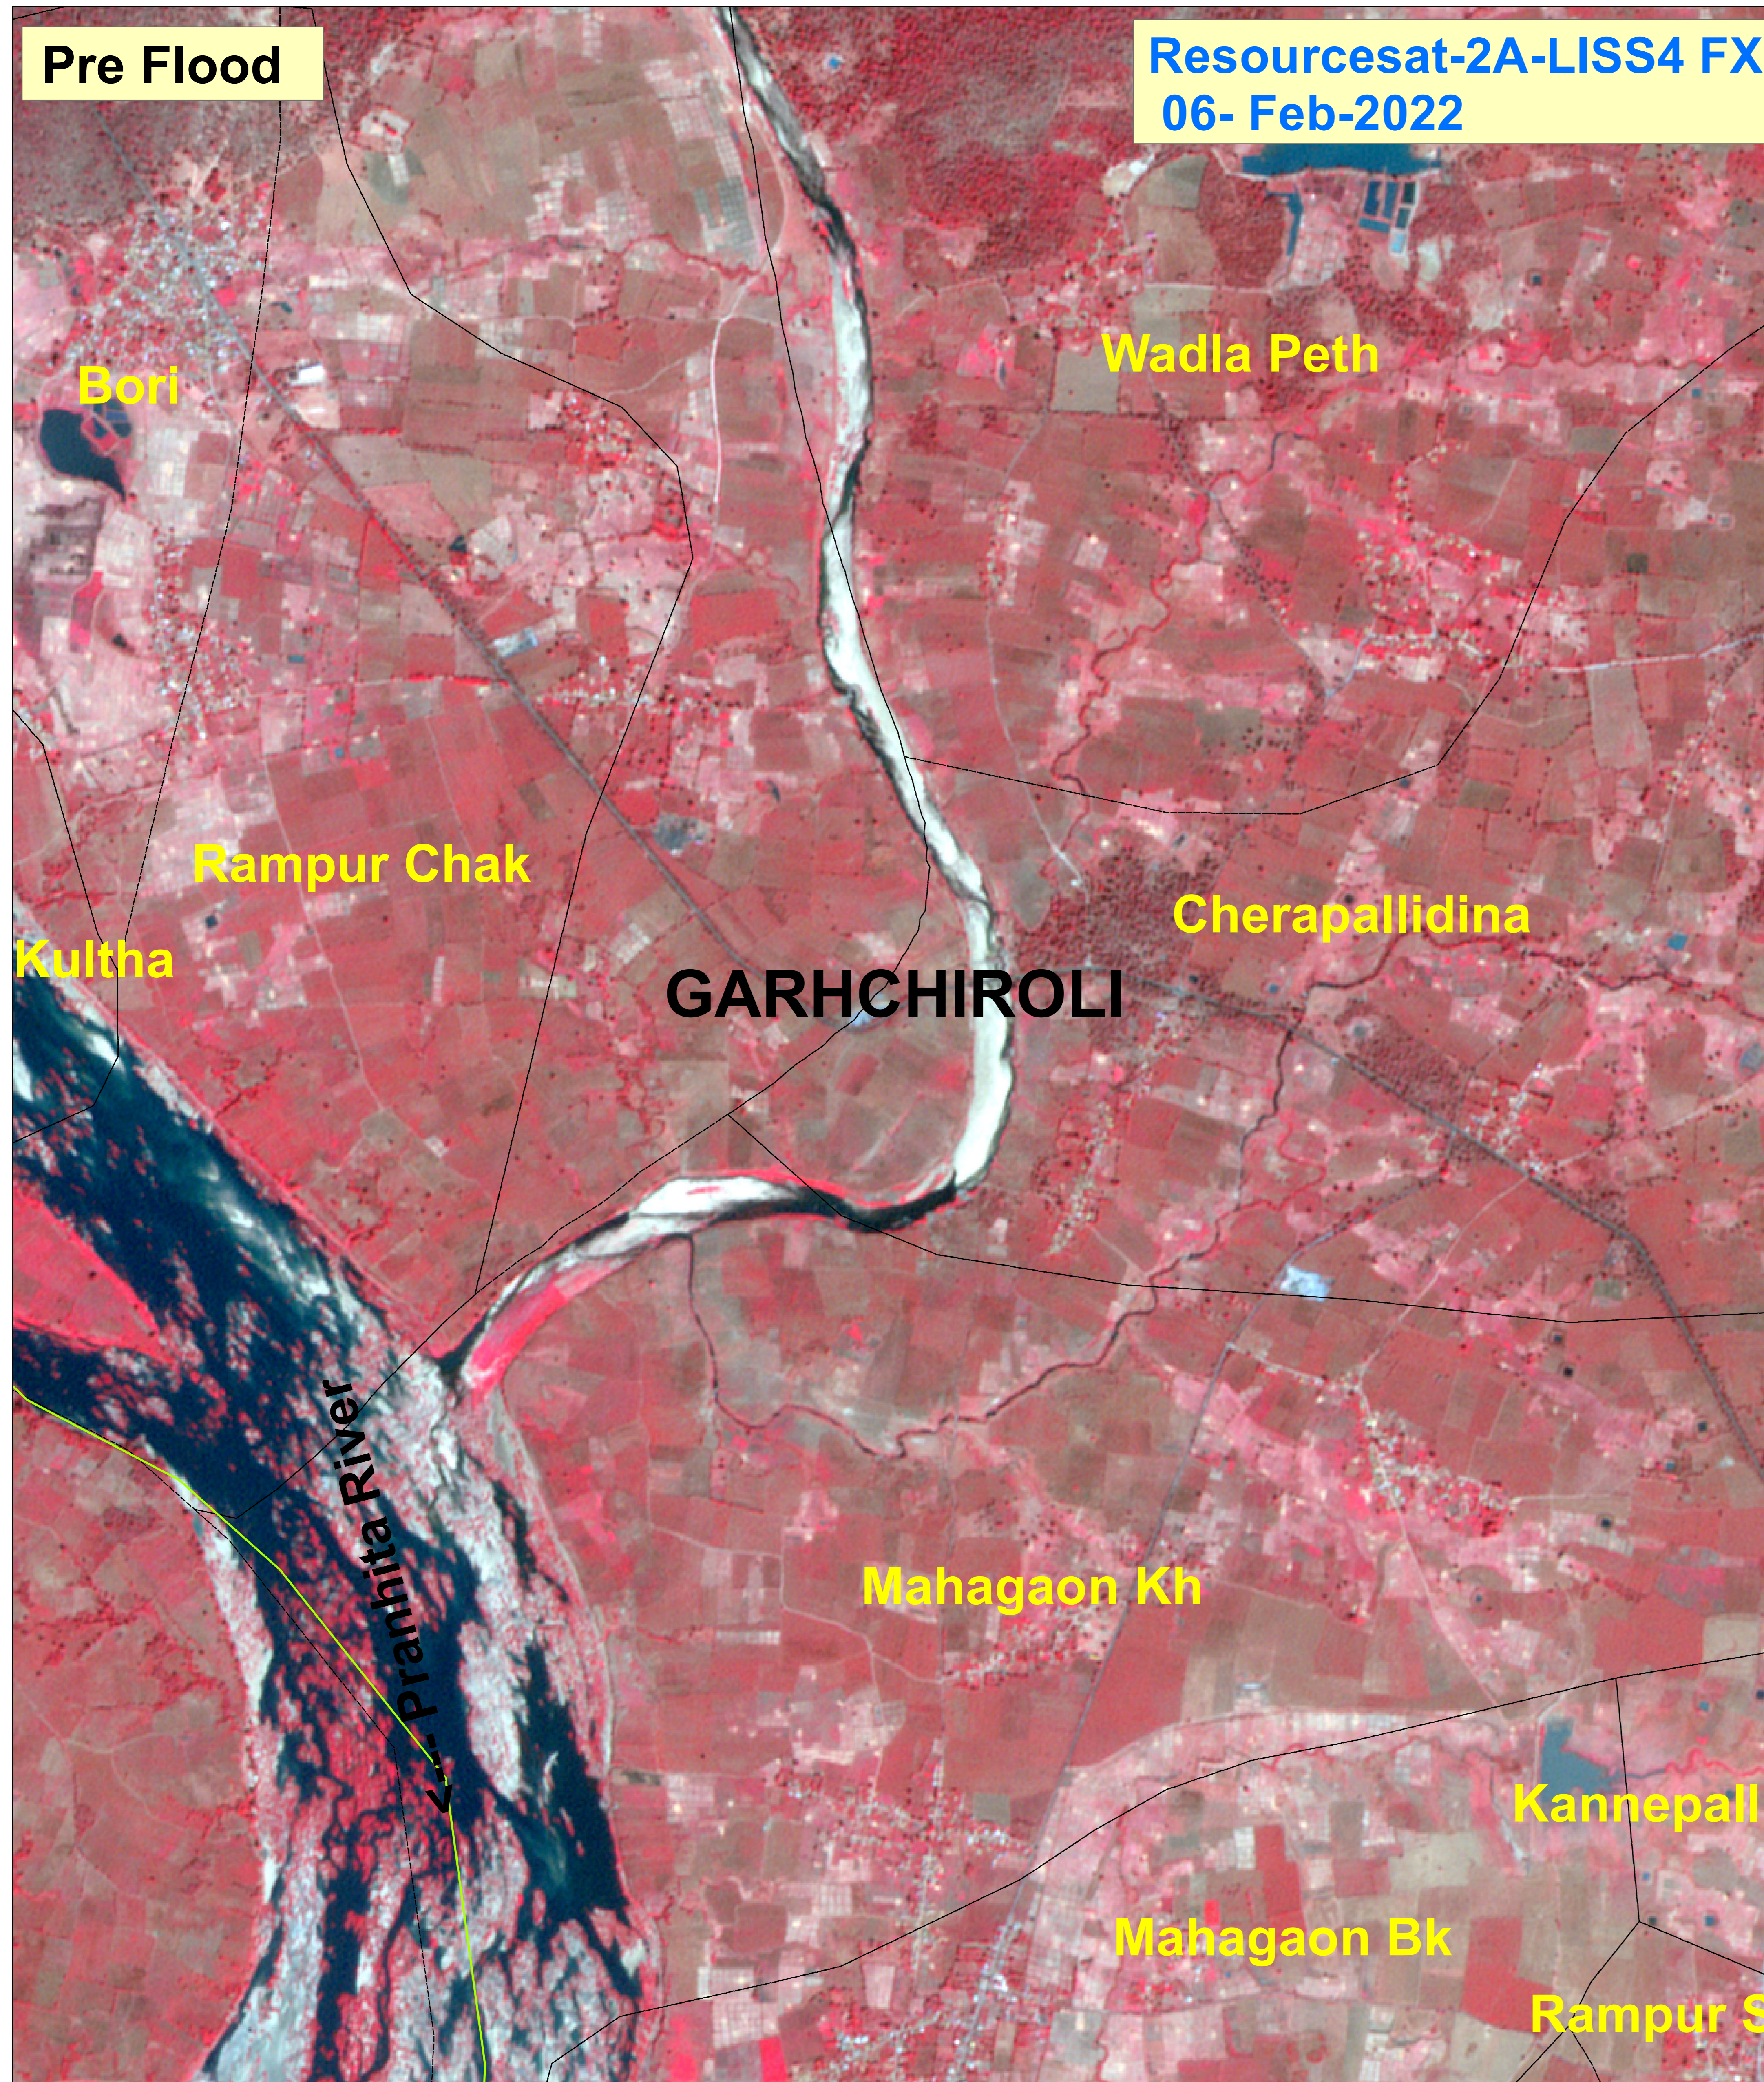

Flood Inundated areas in Part of Garhchiroli District, Maharashtra State

DISASTER EVENT ID:08-FLD-2022-MH

VAP ID: 2022/08

Date of Issue : 18.08.2022

Legend

- District Boundary
- Village Boundary
- Flood Inundation