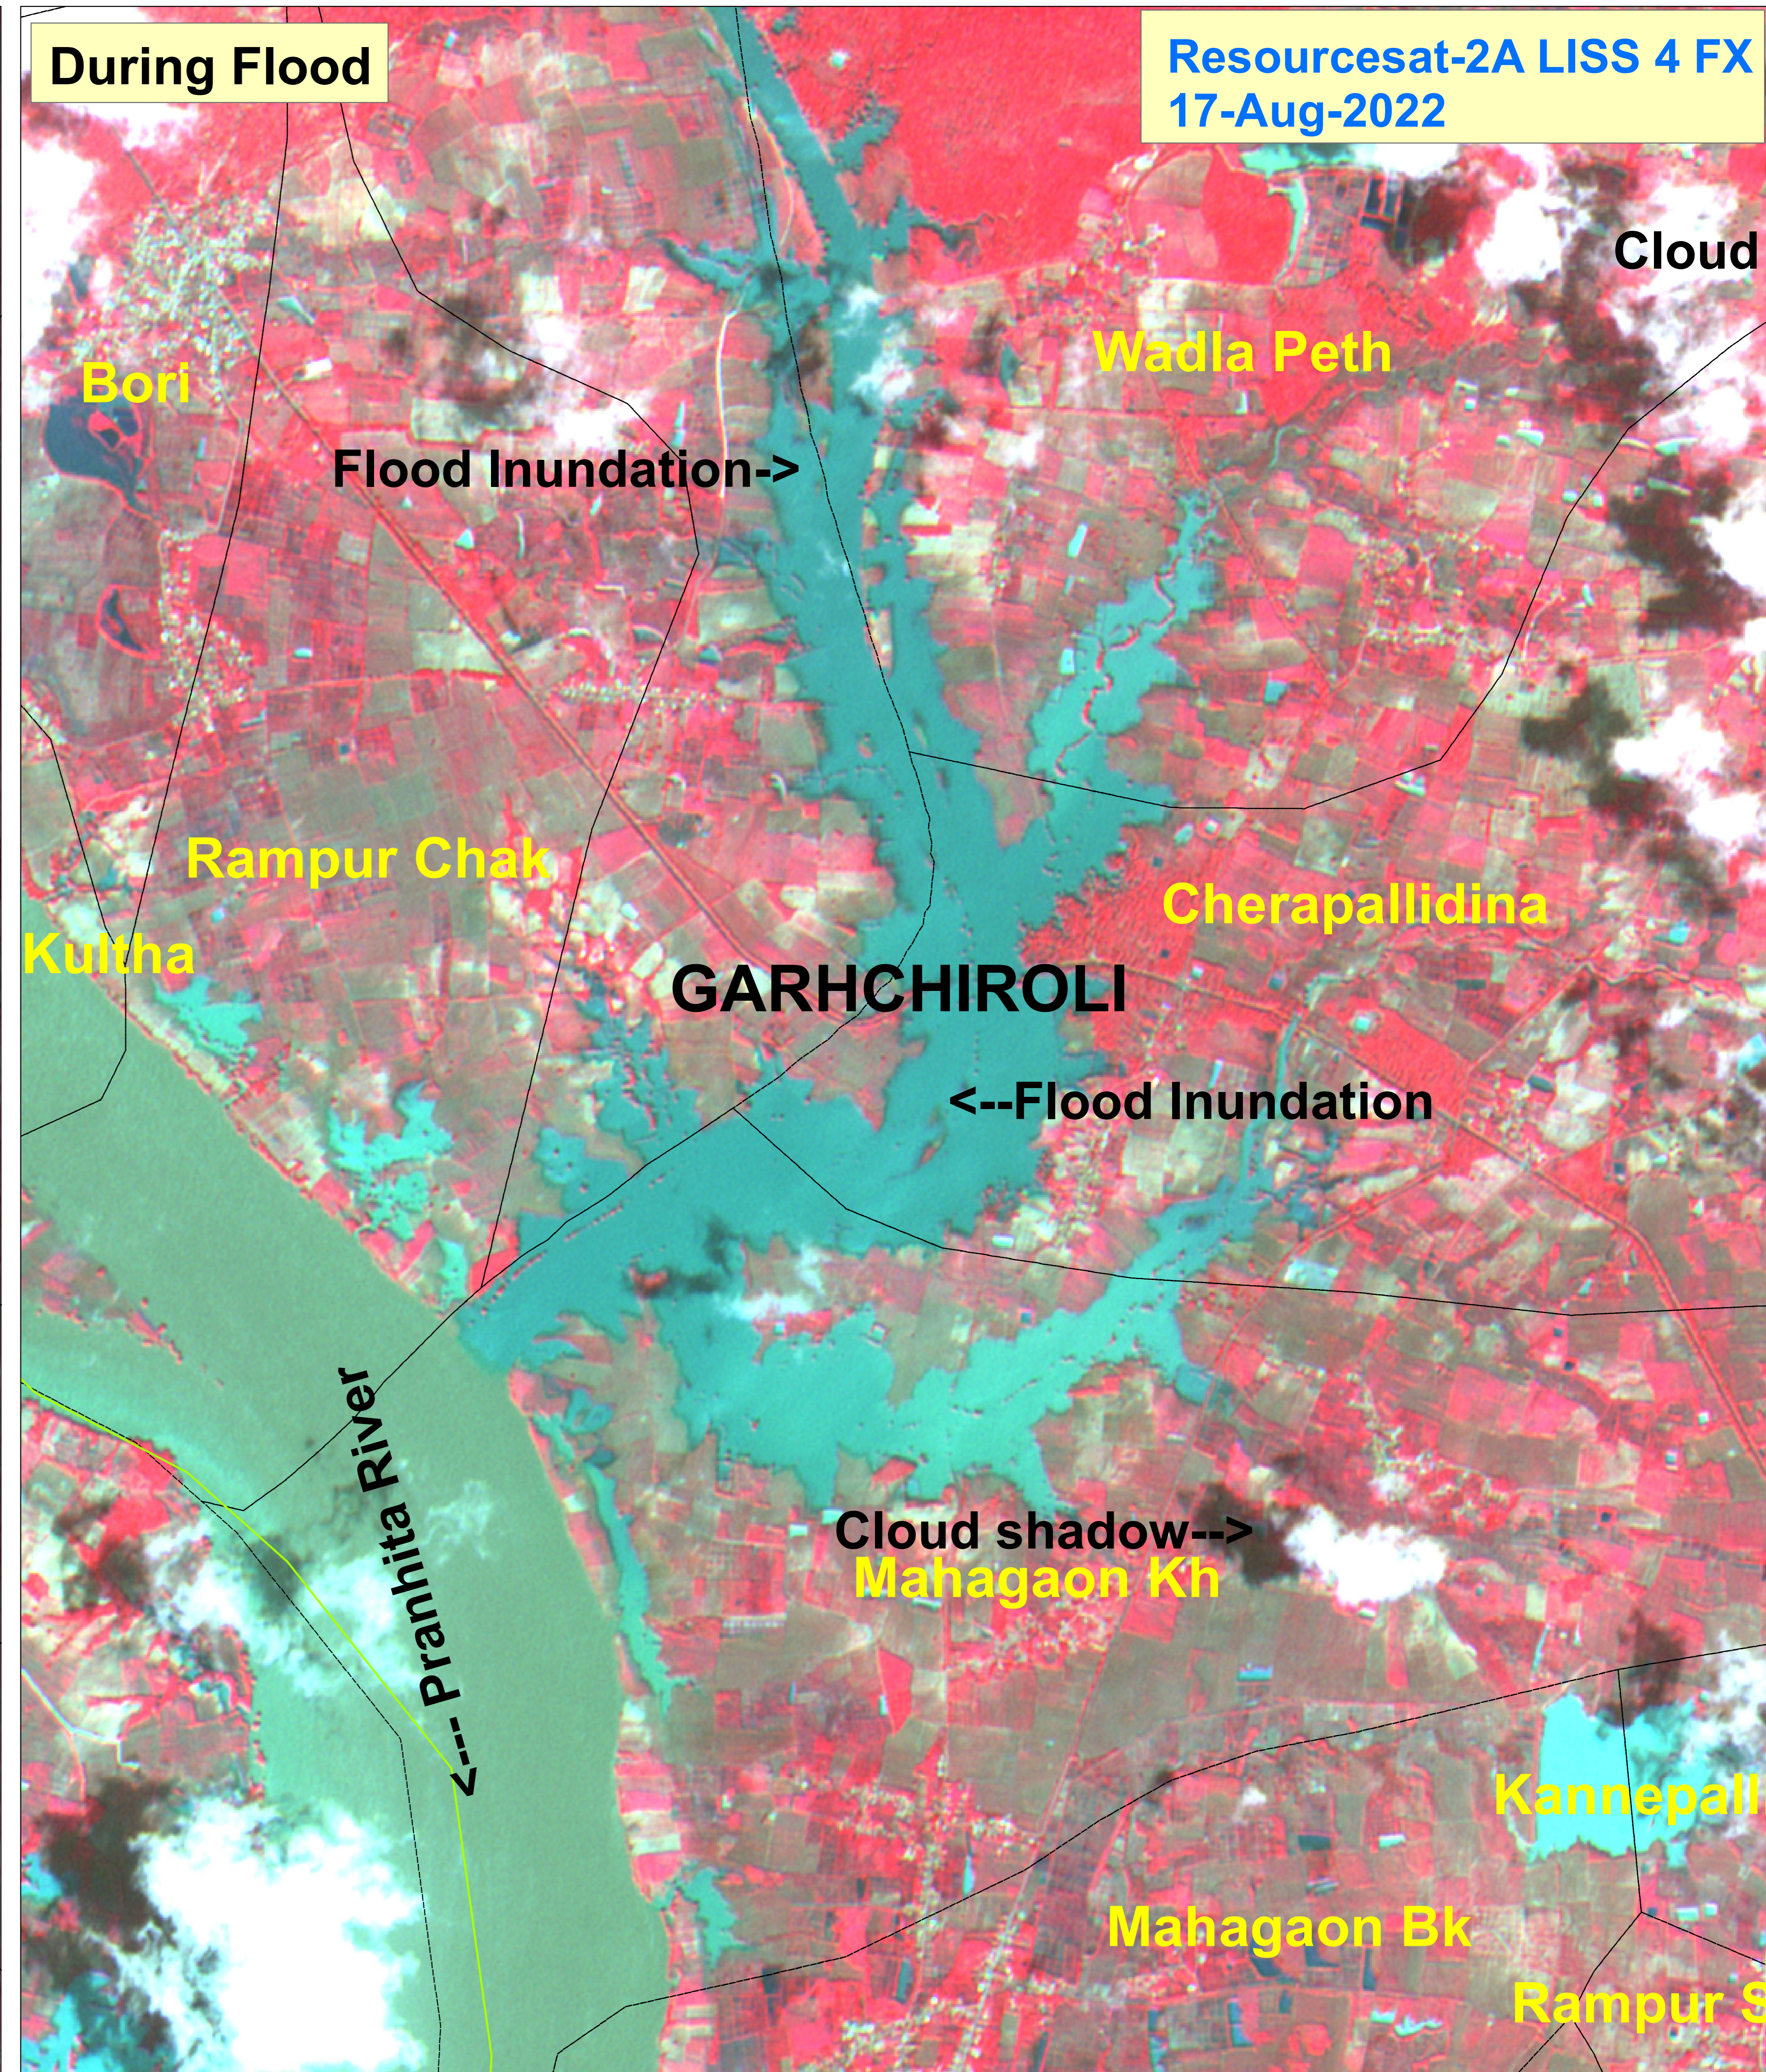

Flood Inundated areas in Part of Garhchiroli District, Maharashtra State

DISASTER EVENT ID:08-FLD-2022-MH

VAP ID: 2022/08

Date of Issue : 18.08.2022

Legend

- District Boundary
- Village Boundary
- Flood Inundation